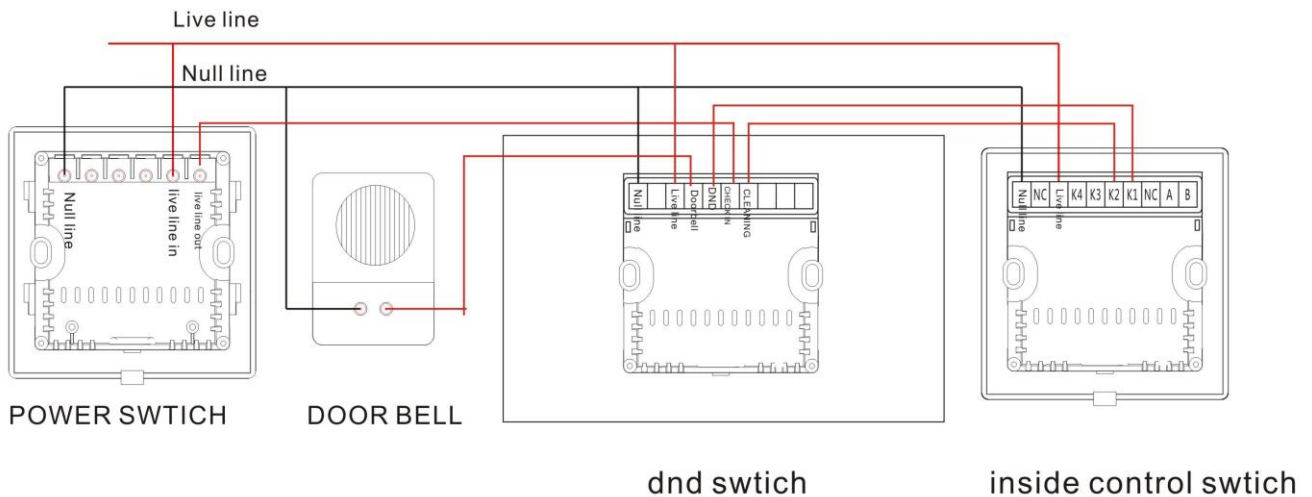

1. Instead of the traditional mechanical push button the doorbell, USES the international popular touch sensing technology (IPHONE touch technology), let the customer feel the fashionable science and
2. instead of the traditional house number number, blue backlit display digital combination room number
3. The LED backlight light is clear and easy to understand Humanized design, standard pattern is clear and easy to understand, in line with hotel international trends, convenient recognizable at night

INTELLIGENT DOORBELL CONTROL SYSTEM DIAGRAM

Remarks: All of the wire should apply powerline, diameter of which equals 0.5 square meter or more.

Four functions in one (doorbell, DND, room no. with LOGO) need 5 lines;