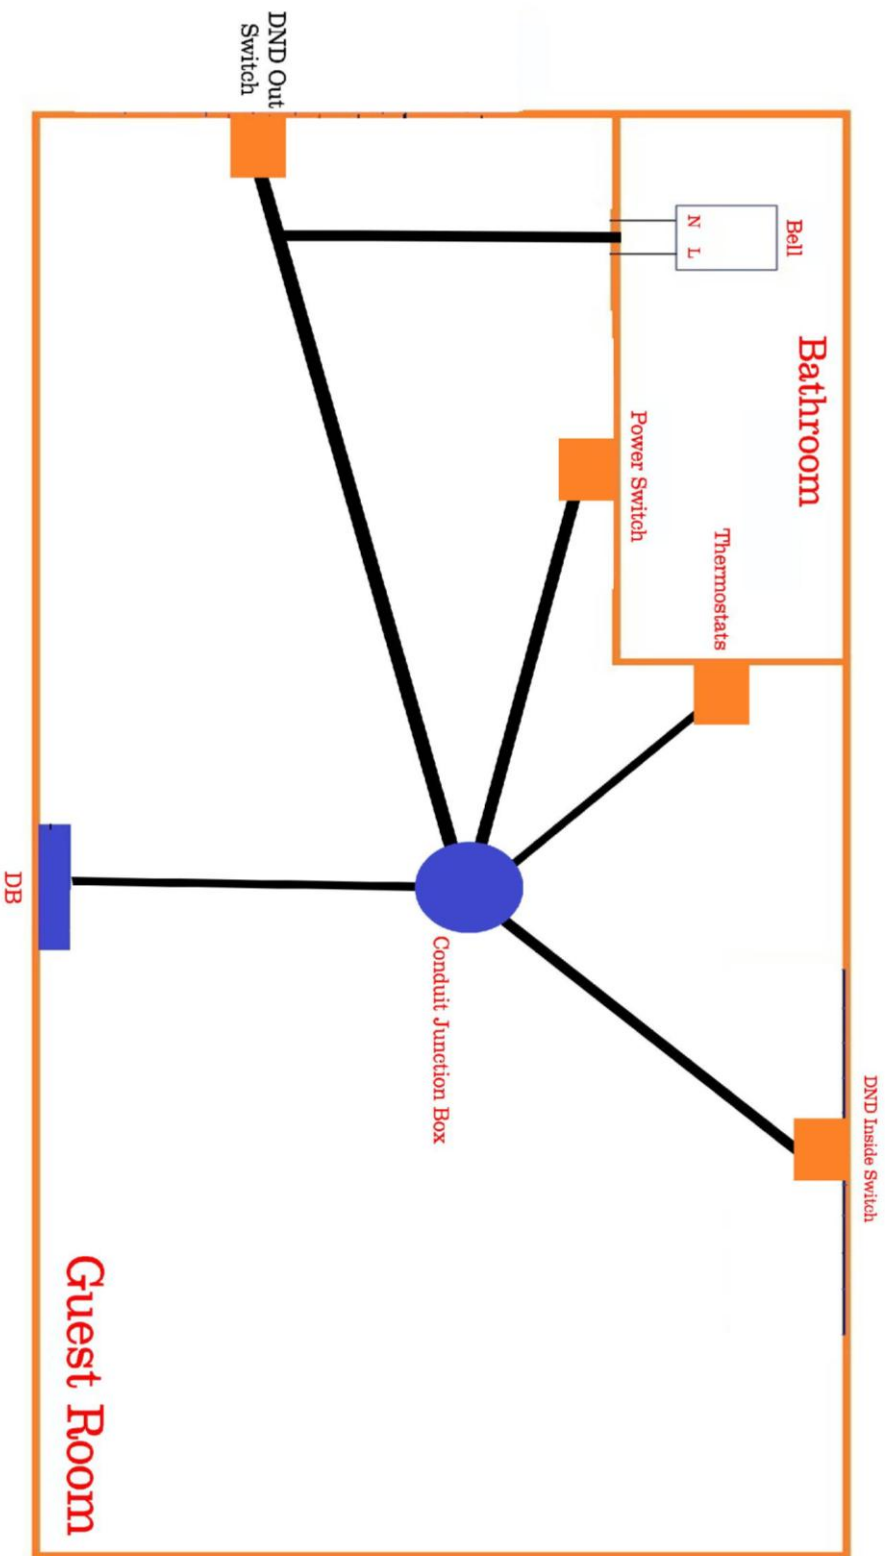

1. Instead of the traditional mechanical push button the doorbell, USES the international popular touch sensing technology (IPHONE touch technology), let the customer feel the fashionable science and
2. instead of the traditional house number number, blue backlit display digital combination room number
3. The LED backlight light is clear and easy to understand Humanized design, standard pattern is clear and easy to understand, in line with hotel international trends, convenient recognizable at night

INTELLIGENT DOORBELL CONTROL SYSTEM DIAGRAM

Remarks: All of the wire should apply powerline, diameter of which equals 0.5 square meter or more.

Four functions in one (doorbell, DND, room no. with LOGO) need 5 lines;

Five functions in one (doorbell, DND, make up room, room no. with LOGO) need 6 lines;

Six functions in one (doorbell, DND, make up room, check in or please wait, room no. with LOGO) need 6 lines.

8608

DO NOT DISTURB

MAKE UP ROOM

PLEASE TOUCH