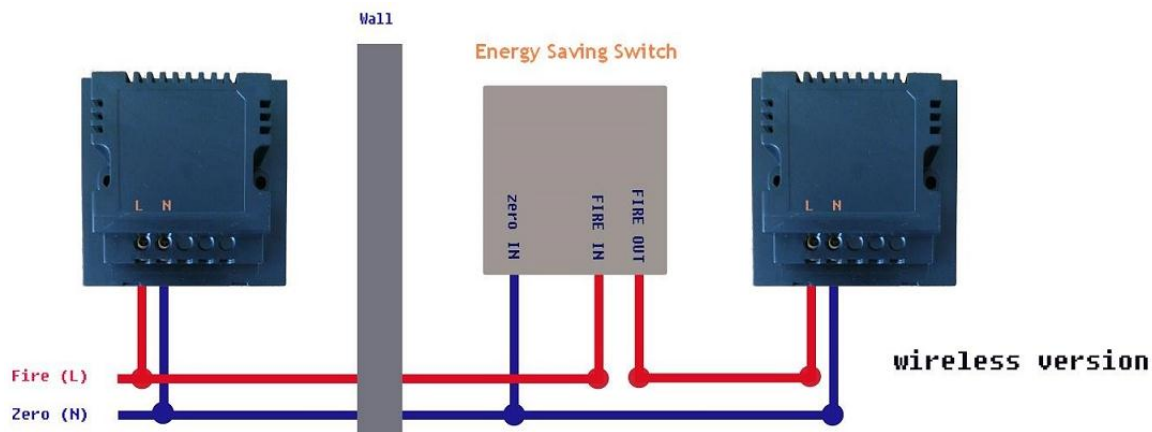

★ **Inbuilt electronic doorbell, no need extra doorbell:**

To save a bell cost and bell installation labor.

Wireless Offline DND Touch Panel

- **Installation:**

Only N and L wirings needed

Out-room panel and in-room panel are installed beside door at outside and inside of guestroom

PS: wireless between out-room panel and in-room panel

- **Power wiring only for panels and energy saver:**

Specifications:

- ★ Dimension: TK-HX68---88*172mm; TK-HX78---258*136mm
- ★ Installation: The standard installation of 86 box
- ★ Operating voltage: 220V±10%/110V±10%/12V/9V
- ★ Operating humidity: 0-90%RH .
- ★ Operating temperature: -10 - 60°C